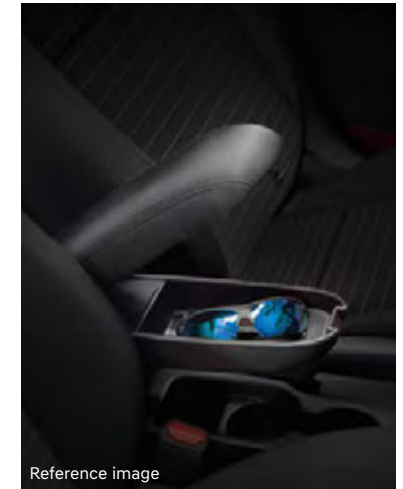

Armrest with a storage box

Convenient support and handy storage in one. Mounted on the driver's seat, this adjustable hinged armrest features a convenient compartment for keeping small items. Only for vehicles without factory fitted centre console.
Q0161ADE00